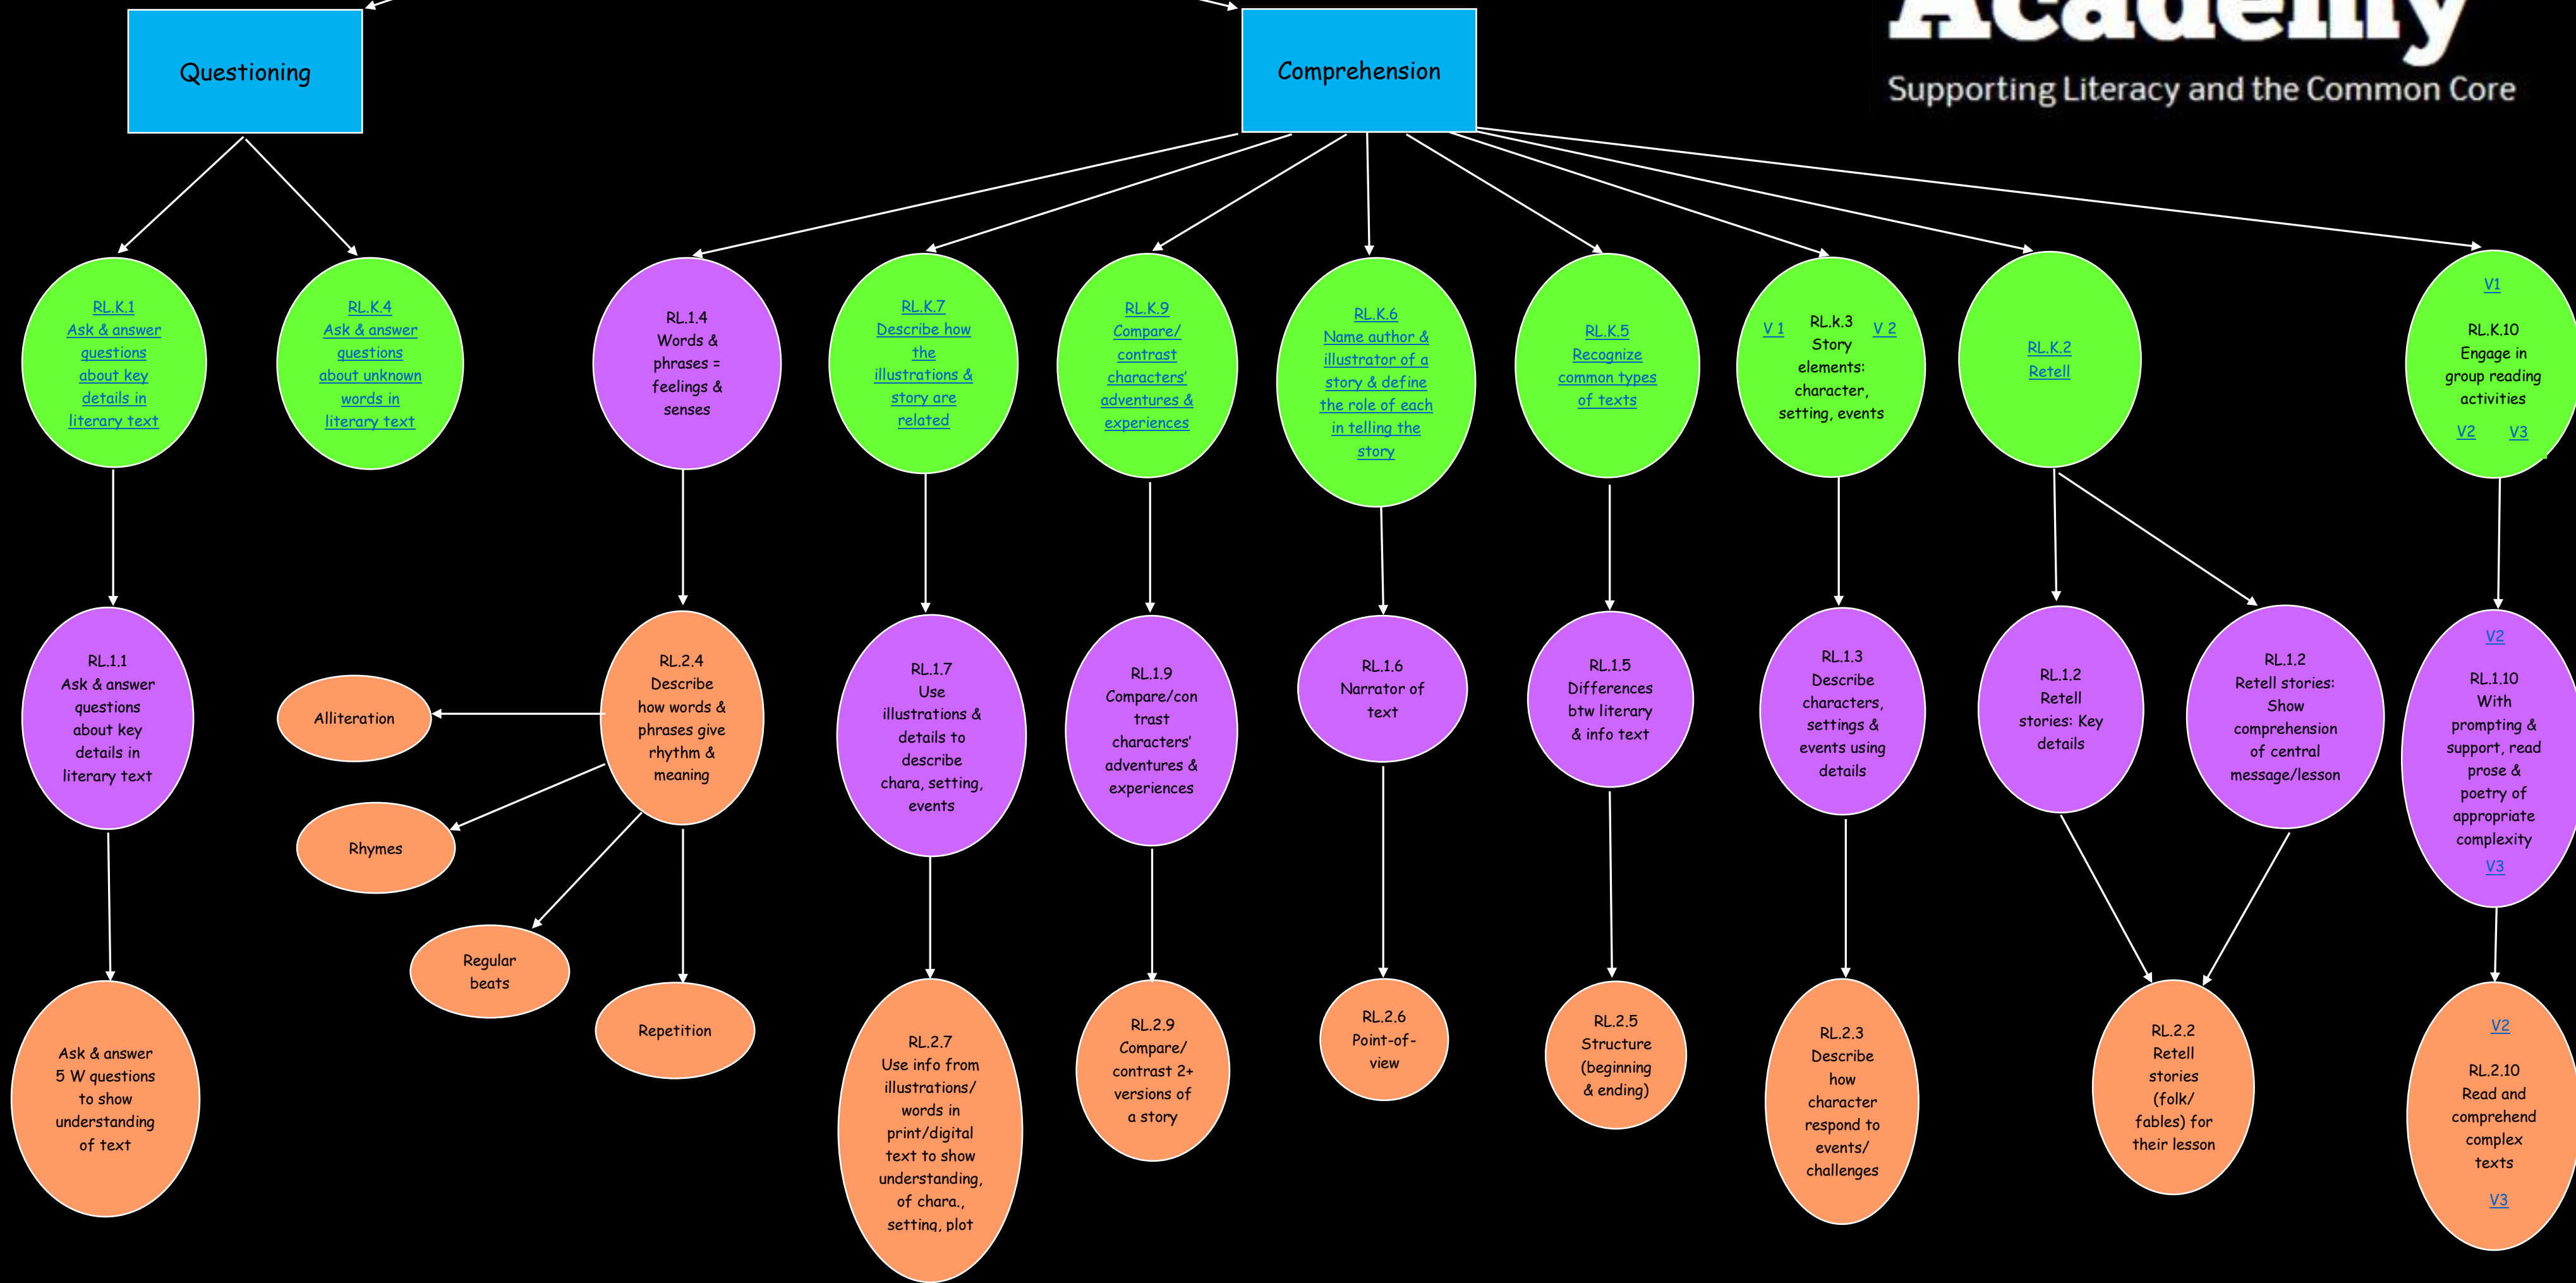

Axelson Academy

Supporting Literacy and the Common Core

Reading Literature

Kindergarten Standards are shown in green.
Click on the blue text for videos showing ways in which these standards can be implemented in your classroom.

Visit the Axelson Academy for further ELA Common Core resources at www.axelsonacademy.com

Contact: Natasha@axelsonacademy.com

[Moo Who? Formative Assessment](#)