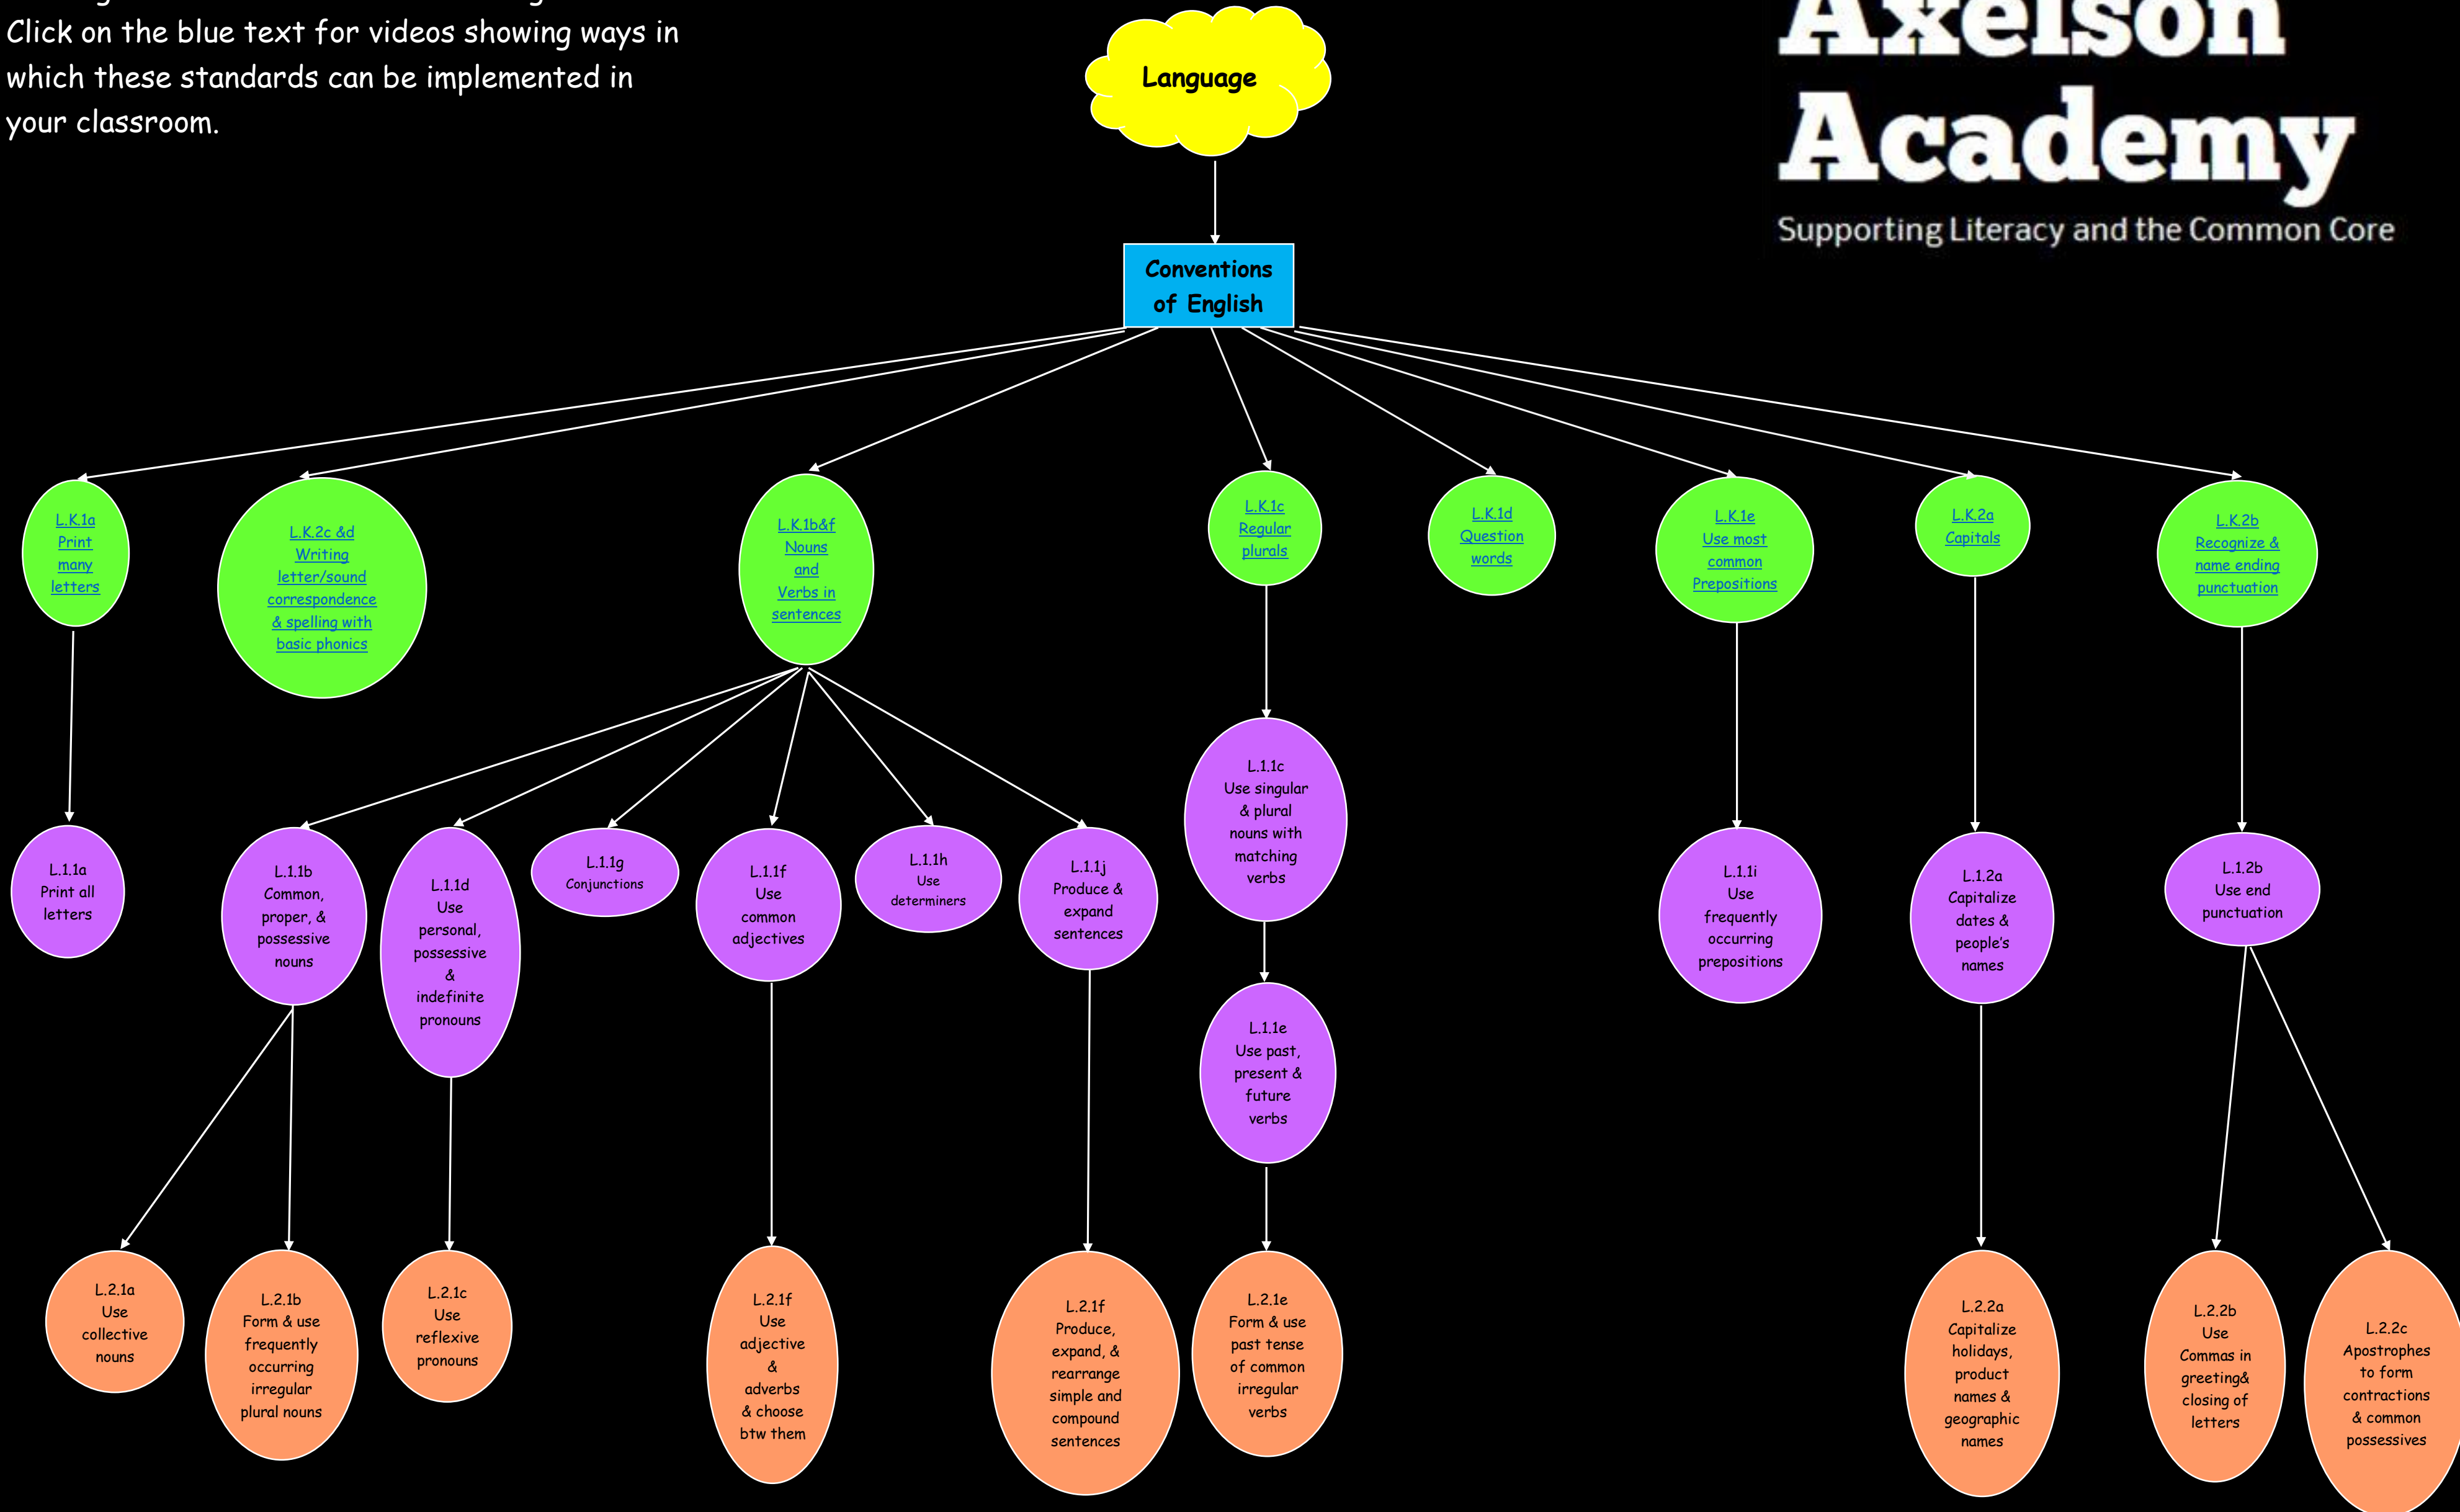

Kindergarten Standards are shown in green.
 Click on the blue text for videos showing ways in which these standards can be implemented in your classroom.

Visit the Axelson Academy for further ELA Common Core resources at www.axelsonacademy.com